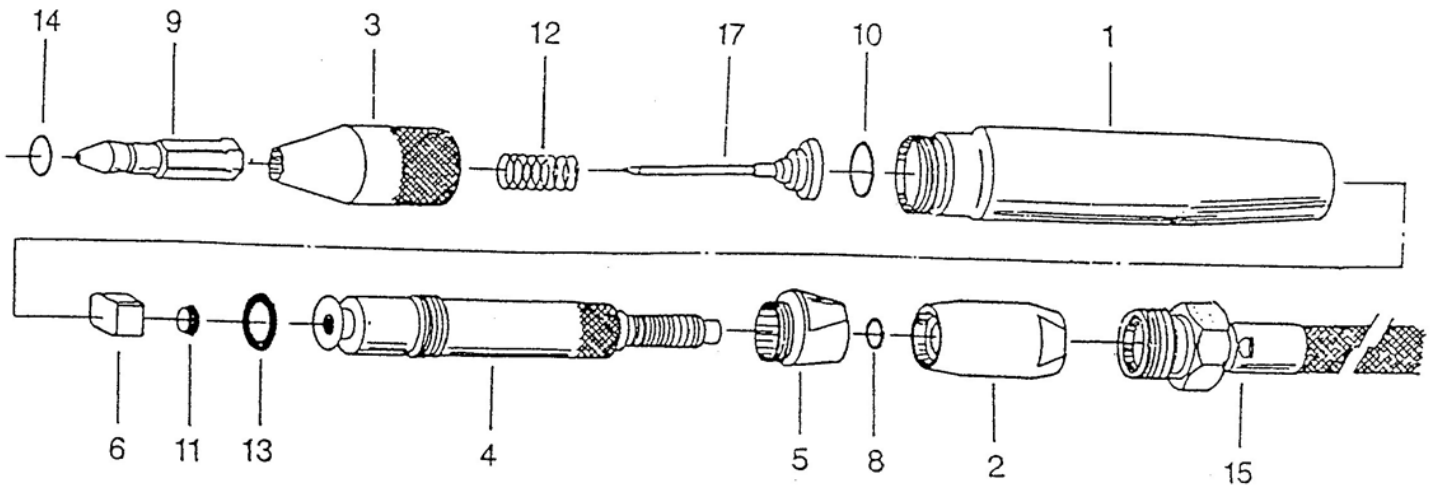

## GP-0580 AIR ENGRAVING STYLUS

<u>PARTS</u>	<u>DESCRIPTION</u>
<u>NO.</u>	
01.	BODY
02.	ADJUSTMENT NUT
03.	FRONT PART
04.	THROTTLE VALVE
05.	RING NUT
06.	VALVE SEAT
08.	"O" RING
09.	BUSH
10.	"O" RING
11.	SEAL
12.	SPRING WASHER
13.	"O" RING
14.	"O" RING
15.	AIR HOSE
17A.	SLEEVE FOR THIN POINT
17B.	SLEEVE FOR MEDIUM POINT
17C.	SLEEVE FOR LARGE POINT